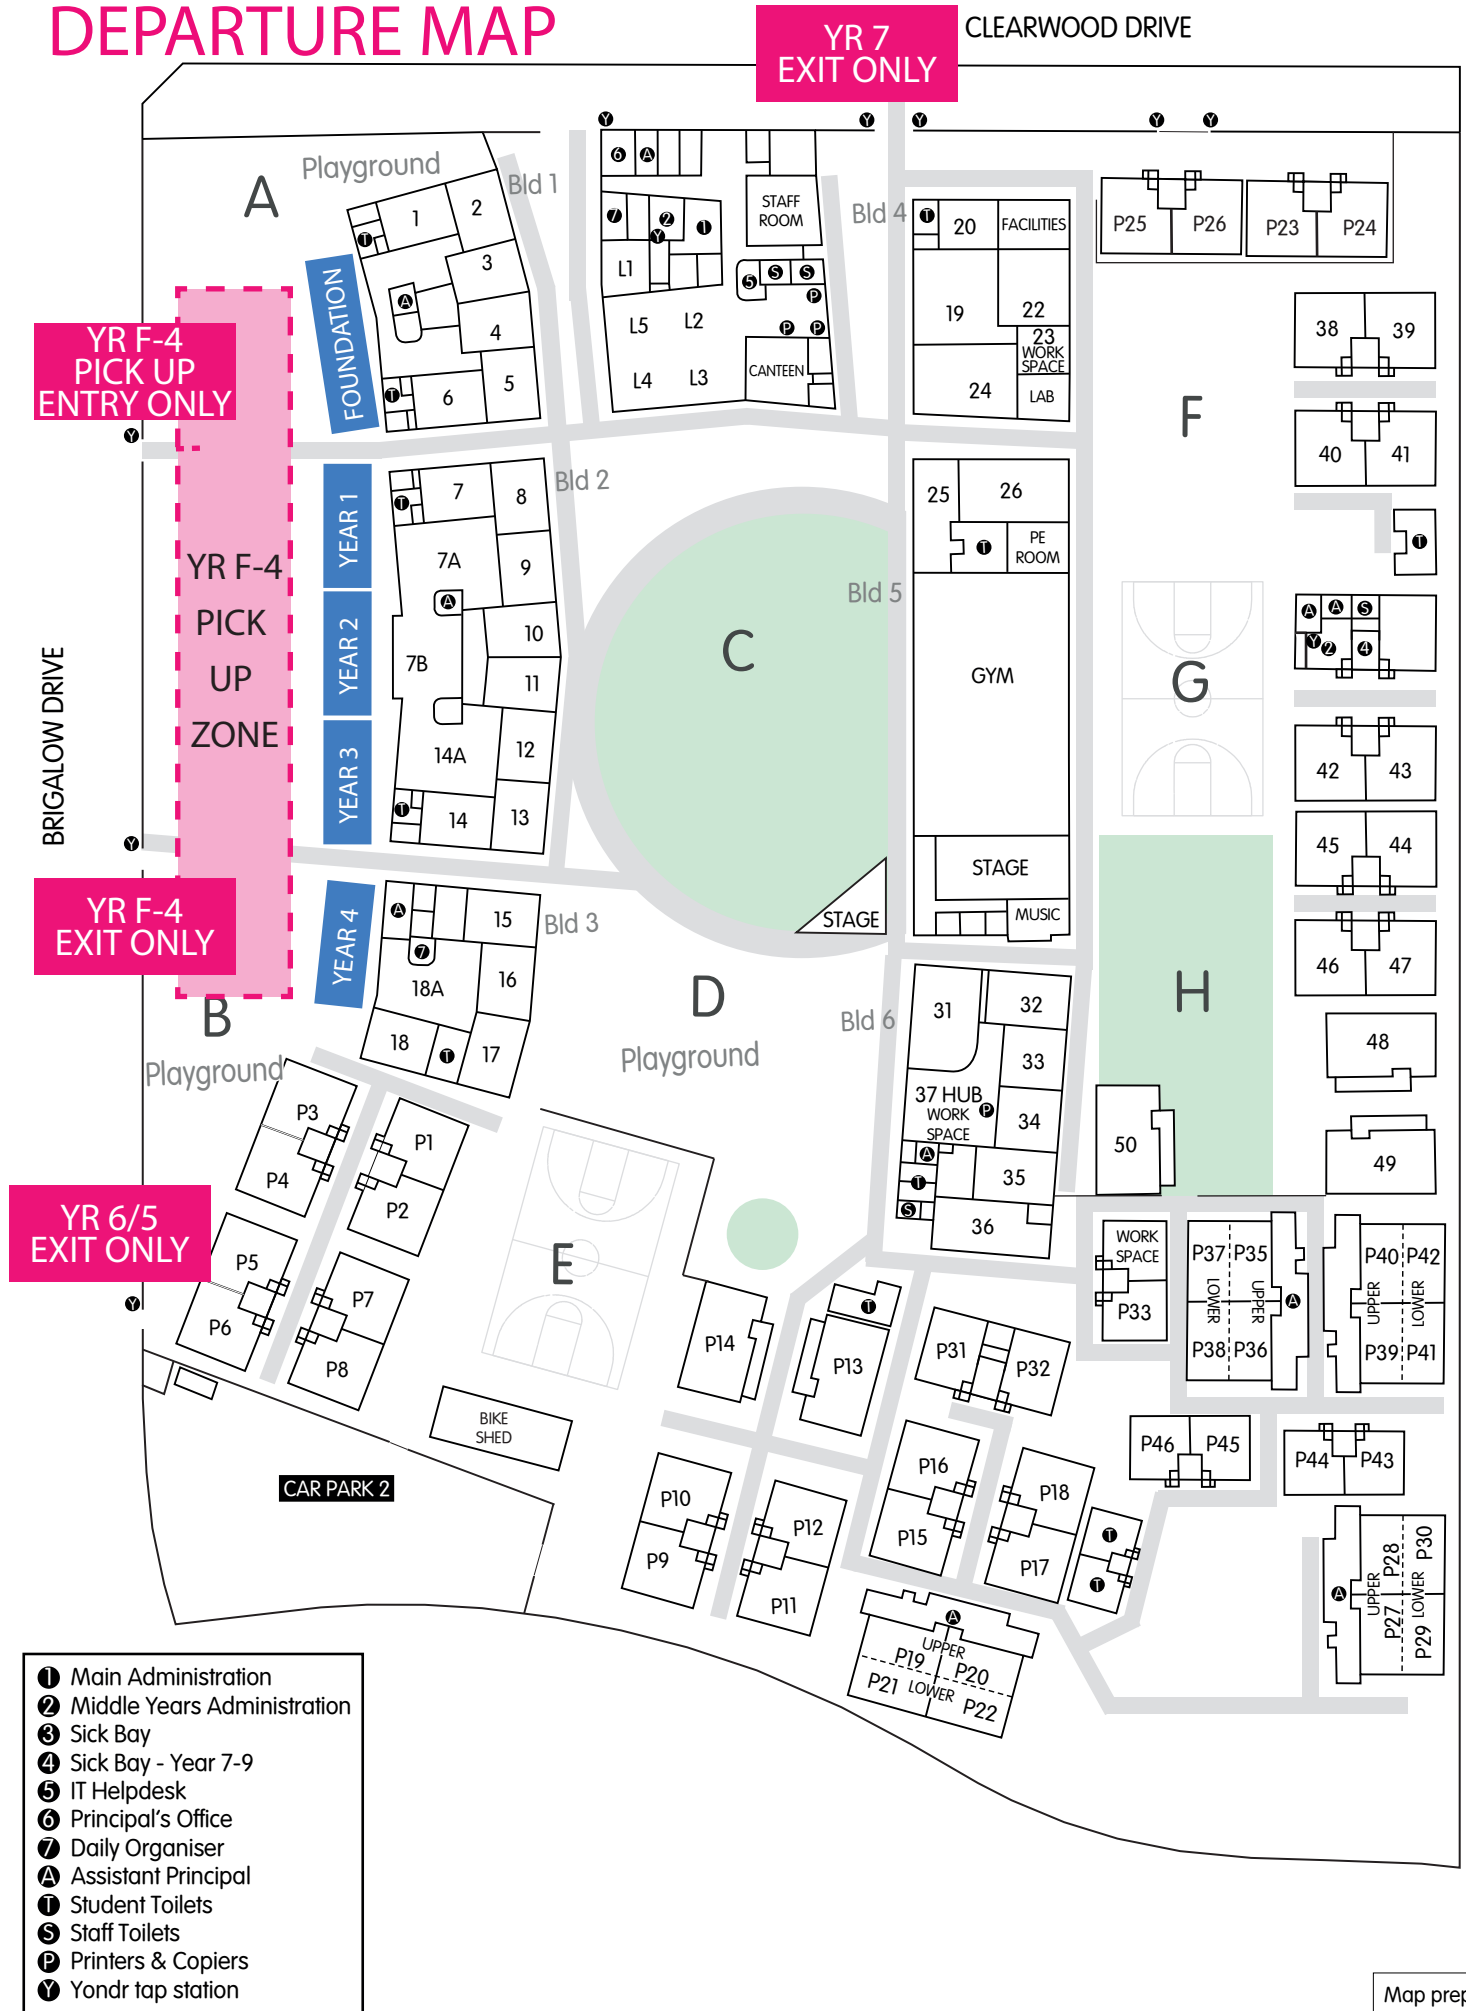

ALL GATES will be open for students to ENTER the College in the morning.
 FAMILIES CAN NOT ENTER when dropping their child to school.

DEPARTURE MAP

- ① Main Administration
- ② Middle Years Administration
- ③ Sick Bay
- ④ Sick Bay - Year 7-9
- ⑤ IT Helpdesk
- ⑥ Principal's Office
- ⑦ Daily Organiser
- Ⓐ Assistant Principal
- Ⓜ Student Toilets
- Ⓢ Staff Toilets
- Ⓟ Printers & Copiers
- Ⓨ Yondr tap station